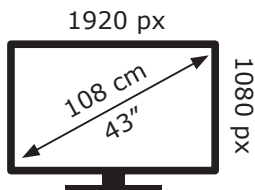

# ENERGY

MUNICH 43 GFF 6970 B  
UYD000

**GRUNDIG**

**50** kWh/1000h

2019/2013