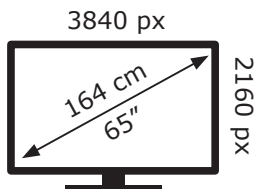

ENERGY

Beko

B65 B 975 A UYT000

131 kWh/1000h

ABCDEF**G**

151 kWh/1000h

2019/2013